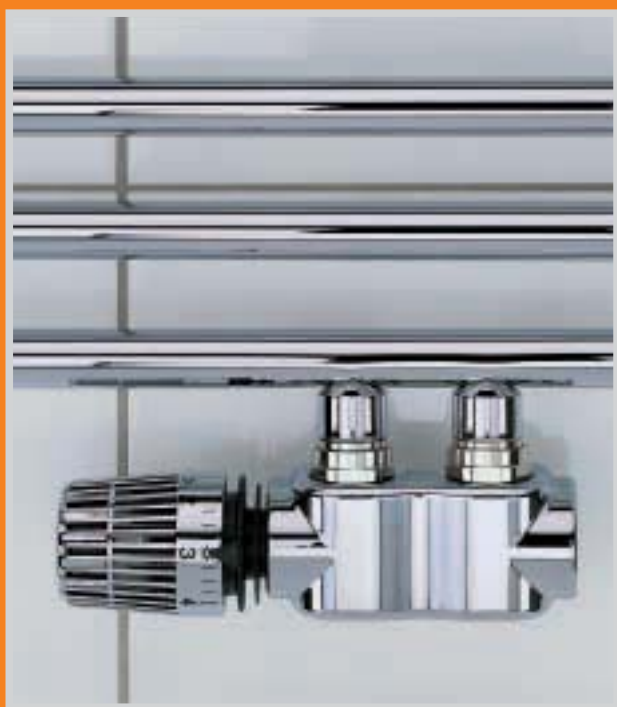

DESIGN
LINE

Multilux

Multilux is the luxurious thermostatic valve solution for the two-point connection. In an ideal way Heimeier takes into account the position regarding the 50 mm connection found increasingly with bathroom and universal radiators. For the Multilux, that is available in one and two-pipe designs and each in angle and way types, is suitable for all Heimeier thermostatic heads and actuators.

The stainless steel spindle is provided with double O-ring sealing, the whole thermostatic insert can be changed under pressure.

Draining-off and filling is especially easy and unproblematic with the Multilux. The body is made of corrosion resistant gunmetal (nickel plated surface finish) – and the Multilux connection is of excellent design that can be provided with well shaped panelling.

50 mm centre to centre distance of the connections for radiators with Pp 1/2 inside thread or G 3/4 outside thread

Shut off and separate control cone for reproducible presetting.

Easy to fill and drain-off

HEIMEIER connection M 30 x 1.5 for all HEIMEIER thermostatic heads and EMO actuators.

Stainless steel spindle with double O-ring sealing.

Insert can be changed under pressure.

Connection G 3/4 outside thread for compression fittings, suitable for all common types of pipe.