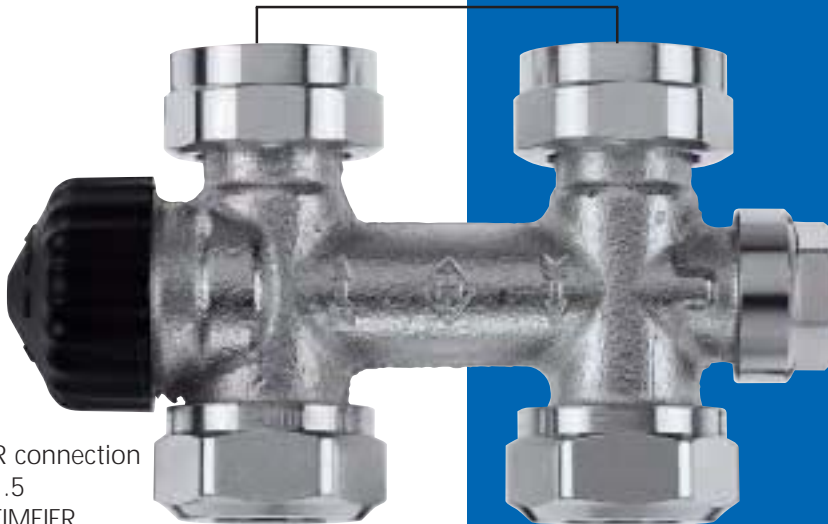

DESIGN
LINE

Multilux

Multilux is the luxurious thermostatic valve solution for the two-point connection. In an ideal way Heimeier takes into account the position regarding the 50 mm connection found increasingly with bathroom and universal radiators. For the Multilux, that is available in one and two-pipe designs and each in angle and way types, is suitable for all Heimeier thermostatic heads and actuators.

The stainless steel spindle is provided with double O-ring sealing, the whole thermostatic insert can be changed under pressure.

Draining-off and filling is especially easy and unproblematic with the Multilux. The body is made of corrosion resistant gunmetal (nickel plated surface finish) – and the Multilux connection is of excellent design that can be provided with well shaped panelling.

50 mm centre to centre distance of the connections for radiators with Pp 1/2 inside thread or G 3/4 outside thread

Shut off and separate control cone for reproducible presetting.

Easy to fill and drain-off

HEIMEIER connection M 30 x 1.5 for all HEIMEIER thermostatic heads and EMO actuators.

Stainless steel spindle with double O-ring sealing.

Insert can be changed under pressure.

Connection G 3/4 outside thread for compression fittings, suitable for all common types of pipe.